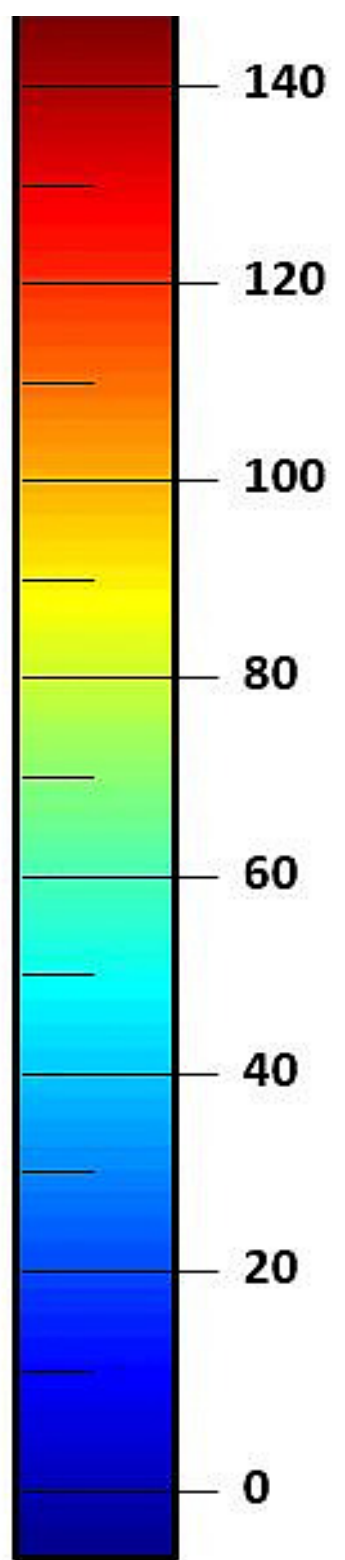

How Loud Is It?

140 Decibels

Threshold of pain
Power drill
Jet takeoff at 100m
Threshold of discomfort
Chainsaw at 1m

Level of Noise in dBA

100 Decibels

Tractor
Lawnmower
Hair dryer
Average factory
Vacuum cleaner at 3m

60 Decibels

Normal conversation
Average home
Quiet office
Soft Whisper

20 Decibels

Perceived silence
Normal breathing
Threshold of hearing

Exposure to Loud Noise

- Can result in noise induced hearing loss
- Can negatively affect heart health, mental health, and job productivity
- Can lead to more workplace accidents and injuries